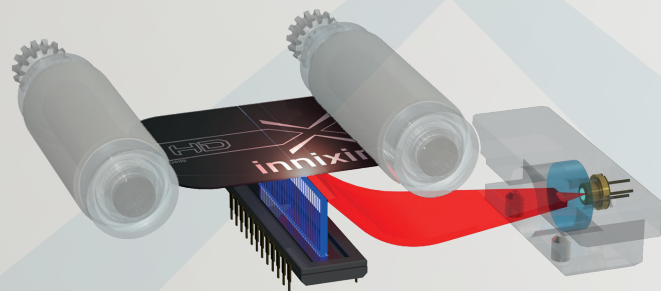

Save time

Spark can read an imaging plate in **3 seconds**. Spark is by far the fastest scanner available.

Breakthrough technology

At the heart of Spark, our **Stream Line Scanning** patent. A disruptive innovation to get rid of all current limitations.

Save space

Spark is **5 times smaller** than the smallest imaging plate scanner on the market. Small is beautiful.