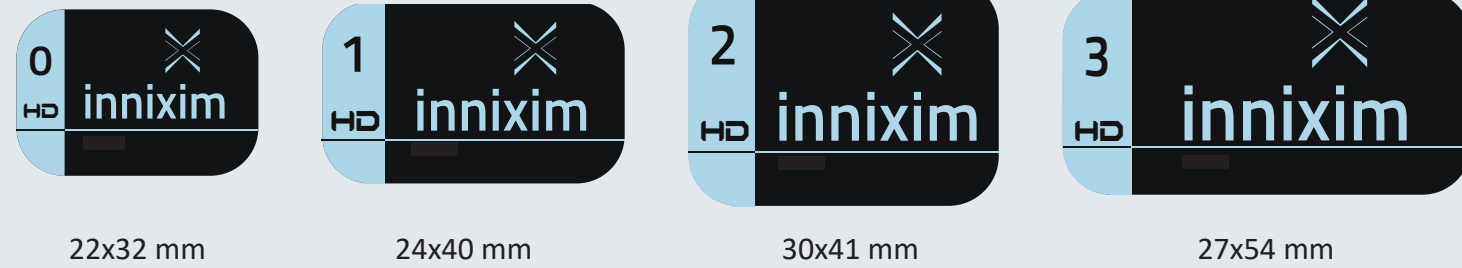

## Imaging Plates

With four different sizes of imaging plates, you can offer the best comfort to your patients.

22x32 mm

24x40 mm

30x41 mm

27x54 mm

## Technical Specifications

	HD	Full HD	Ultra HD
Scan Time (s)	3	6	12
Pixel Size (µm)	42	28	14
*Theoretical Resolution (lp/mm)	12	18	35
True Resolution (lp/mm)	12	16	20
Exposure Time (ms)**	60	90	180

\*\*with a DC, 70 kV, 7mA, 20cm.